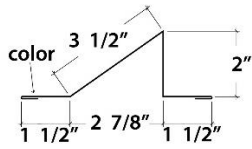

Snow Guard

Custom Trim Available on Request