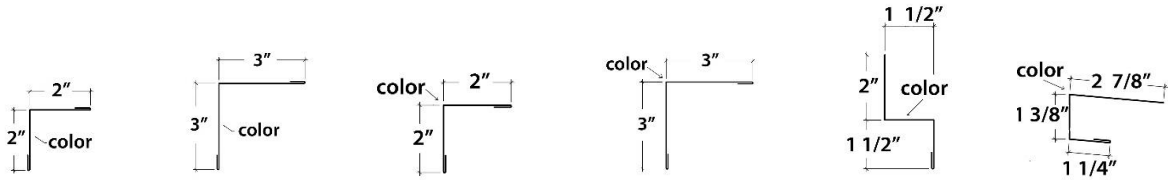

Trim Profiles – 26G Hi Rib

Inside Angle 2x2 Inside Angle 3x3 Outside Angle 2x2 Outside Angle 3x3 Double Angle Soffit Trim

Jamb Jamb Header Header Header w Drip Base w Drip Base Guard

Partition Trim Purlin Extension Bypass Extension Endwall Fascia High Side Eave

Simple Eave Large Eave Eave Extension Gable Side Wall Transition

<- Images are NOT Drawn to Scale ->

800-467-0626

metalbuildingsupply.com

Outside Corner Rake

Small Outside Corner

Inside Corner

Shadow Rake