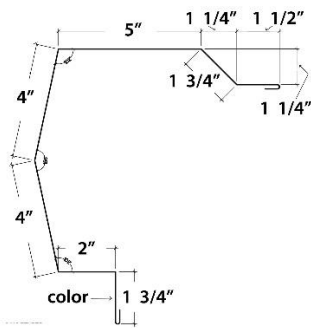

Trim Profiles – 26G Hi Rib

Inside Angle 2x2 Inside Angle 3x3 Outside Angle 2x2 Outside Angle 3x3 Double Angle Soffit Trim

Jamb Jamb Header Header Header w Drip Base w Drip Base Guard

Partition Trim Purlin Extension Bypass Extension Endwall Fascia High Side Eave

Simple Eave Large Eave Eave Extension Gable Side Wall Transition

<- Images are NOT Drawn to Scale ->

800-467-0626

metalbuildingsupply.com

Outside Corner Rake

Small Outside Corner

Inside Corner

Shadow Rake