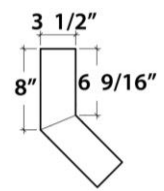

Trim Profiles – 26G Hi Rib

Inside Angle 2x2 Inside Angle 3x3 Outside Angle 2x2 Outside Angle 3x3 Double Angle Soffit Trim

Jamb Jamb Header Header Header w Drip Base w Drip Base Guard

Partition Trim Purlin Extension Bypass Extension Endwall Fascia High Side Eave

Simple Eave Large Eave Eave Extension Gable Side Wall Transition

<- Images are NOT Drawn to Scale ->

800-467-0626

metalbuildingsupply.com

Outside Corner Rake

Small Outside Corner

Inside Corner

Shadow Rake

Sculptured Rake

Sculptured Corner Rake

Pre-Hung Gutter

Shadow Gutter

Snow Guard

Shadow Corner Box

Gutter End Cap

Shadow Gutter End Cap

45 Elbow

Sculptured Peak Box

Shadow Peak Box

Canopy Soffit

Ridge Cap

95 Elbow

Formed Ridge Cap

Down Spout