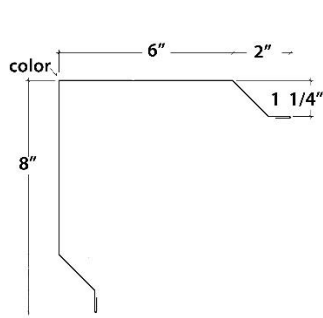

Trim Profiles – 26G Hi Rib

Inside Angle 2x2 Inside Angle 3x3 Outside Angle 2x2 Outside Angle 3x3 Double Angle Soffit Trim

Jamb Jamb Header Header Header w Drip Base w Drip Base Guard

Partition Trim Purlin Extension Bypass Extension Endwall Fascia High Side Eave

Simple Eave Large Eave Eave Extension Gable Side Wall Transition

<- Images are NOT Drawn to Scale ->

800-467-0626

metalbuildingsupply.com

Outside Corner Rake

Small Outside Corner

Inside Corner

Shadow Rake