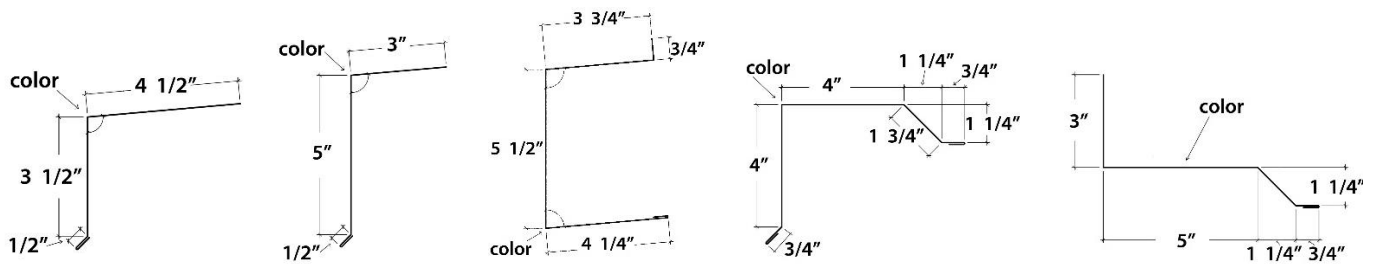

Trim Profiles – 26G Hi Rib

Inside Angle 2x2 Inside Angle 3x3 Outside Angle 2x2 Outside Angle 3x3 Double Angle Soffit Trim

Jamb Jamb Header Header Header w Drip Base w Drip Base Guard

Partition Trim Purlin Extension Bypass Extension Endwall Fascia High Side Eave

Simple Eave Large Eave Eave Extension Gable Side Wall Transition

<- Images are NOT Drawn to Scale ->

800-467-0626

metalbuildingsupply.com

Outside Corner Rake

Small Outside Corner

Inside Corner

Shadow Rake