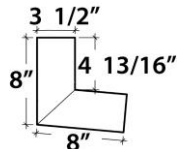

Trim Profiles – 26G Hi Rib

Inside Angle 2x2 Inside Angle 3x3 Outside Angle 2x2 Outside Angle 3x3 Double Angle Soffit Trim

Jamb Jamb Header Header Header w Drip Base w Drip Base Guard

Partition Trim Purlin Extension Bypass Extension Endwall Fascia High Side Eave

45 Elbow

Sculptured Peak Box

Shadow Peak Box

Canopy Soffit

Ridge Cap

95 Elbow

Formed Ridge Cap

Down Spout