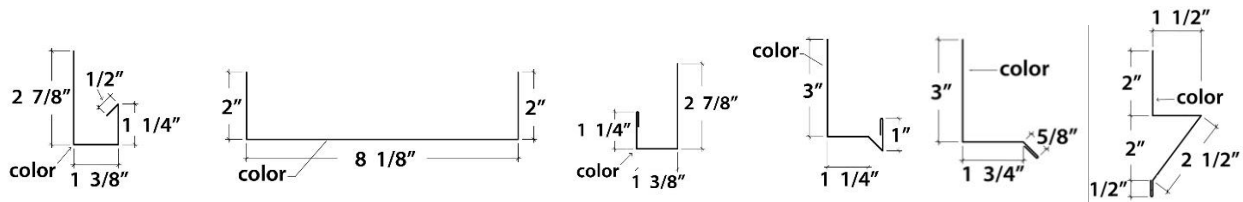

Trim Profiles – 26G Hi Rib

Inside Angle 2x2 Inside Angle 3x3 Outside Angle 2x2 Outside Angle 3x3 Double Angle Soffit Trim

Jamb Jamb Header Header Header w Drip Base w Drip Base Guard

Partition Trim Purlin Extension Bypass Extension Endwall Fascia High Side Eave

Simple Eave Large Eave Eave Extension Gable Side Wall Transition

<- Images are NOT Drawn to Scale ->

800-467-0626

metalbuildingsupply.com

Outside Corner Rake

Small Outside Corner

Inside Corner

Shadow Rake