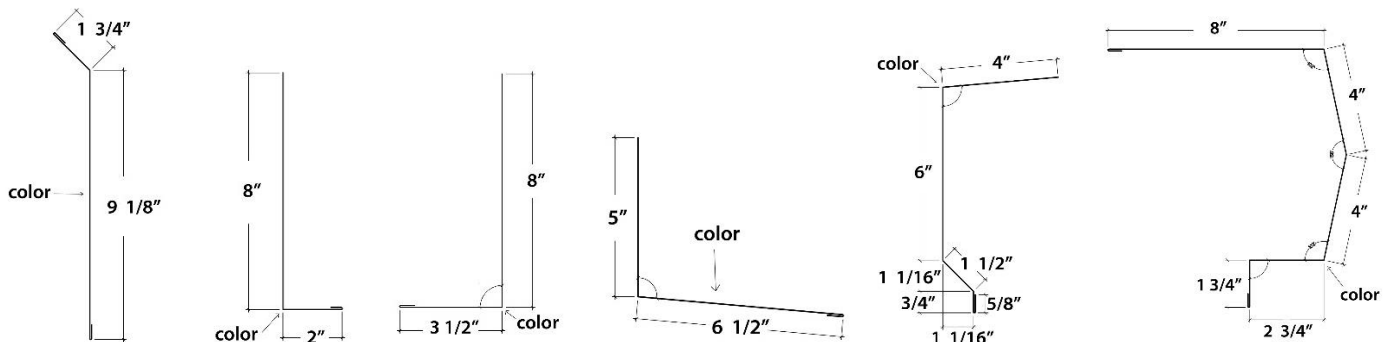

Trim Profiles – 26G Hi Rib

Inside Angle 2x2 Inside Angle 3x3 Outside Angle 2x2 Outside Angle 3x3 Double Angle Soffit Trim

Jamb Jamb Header Header Header w Drip Base w Drip Base Guard

Partition Trim Purlin Extension Bypass Extension Endwall Fascia High Side Eave

Simple Eave Large Eave Eave Extension Gable Side Wall Transition

<- Images are NOT Drawn to Scale ->

800-467-0626

metalbuildingsupply.com

Outside Corner Rake

Small Outside Corner

Inside Corner

Shadow Rake

45 Elbow

Sculptured Peak Box

Shadow Peak Box

Canopy Soffit

Ridge Cap

95 Elbow

Formed Ridge Cap

Down Spout