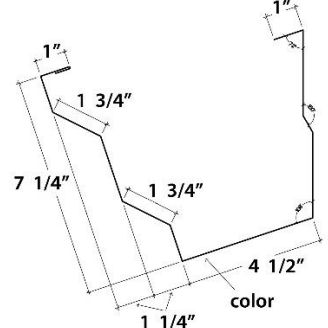

Shadow Gutter