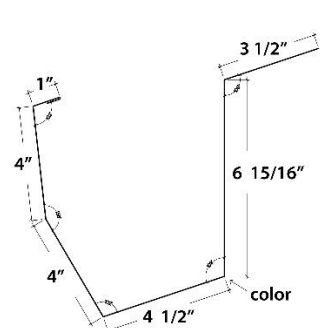

Pre-Hung Gutter