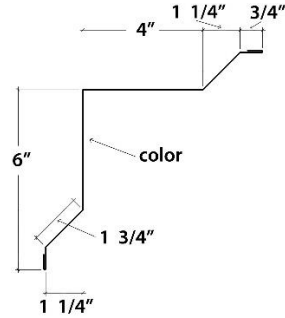

Trim Profiles – 26G Hi Rib

Inside Angle 2x2 Inside Angle 3x3 Outside Angle 2x2 Outside Angle 3x3 Double Angle Soffit Trim

Jamb Jamb Header Header Header w Drip Base w Drip Base Guard

Partition Trim Purlin Extension Bypass Extension Endwall Fascia High Side Eave

Simple Eave Large Eave Eave Extension Gable Side Wall Transition

<- Images are NOT Drawn to Scale ->

800-467-0626

metalbuildingsupply.com

Outside Corner Rake

Small Outside Corner

Inside Corner

Shadow Rake