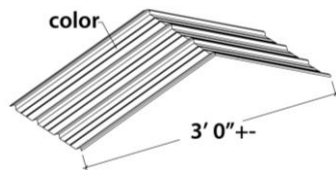

Sculptured Rake

Sculptured Corner Rake

Pre-Hung Gutter

Shadow Gutter

Snow Guard

Shadow Corner Box

Gutter End Cap

Shadow Gutter End Cap

45 Elbow

Sculptured Peak Box

Shadow Peak Box

Canopy Soffit

Ridge Cap

95 Elbow

Formed Ridge Cap

Down Spout