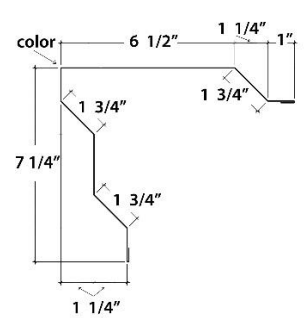

Trim Profiles – 26G Hi Rib

Inside Angle 2x2 Inside Angle 3x3 Outside Angle 2x2 Outside Angle 3x3 Double Angle Soffit Trim

Jamb Jamb Header Header Header w Drip Base w Drip Base Guard

Partition Trim Purlin Extension Bypass Extension Endwall Fascia High Side Eave

Simple Eave Large Eave Eave Extension Gable Side Wall Transition

<- Images are NOT Drawn to Scale ->

800-467-0626

metalbuildingsupply.com

Outside Corner Rake

Small Outside Corner

Inside Corner

Shadow Rake