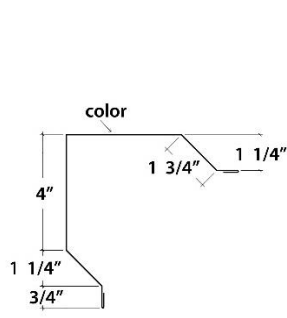

Trim Profiles – 26G Hi Rib

Inside Angle 2x2 Inside Angle 3x3 Outside Angle 2x2 Outside Angle 3x3 Double Angle Soffit Trim

Jamb Jamb Header Header Header w Drip Base w Drip Base Guard

Partition Trim Purlin Extension Bypass Extension Endwall Fascia High Side Eave

Simple Eave Large Eave Eave Extension Gable Side Wall Transition

<- Images are NOT Drawn to Scale ->

800-467-0626

metalbuildingsupply.com

Outside Corner Rake

Small Outside Corner

Inside Corner

Shadow Rake